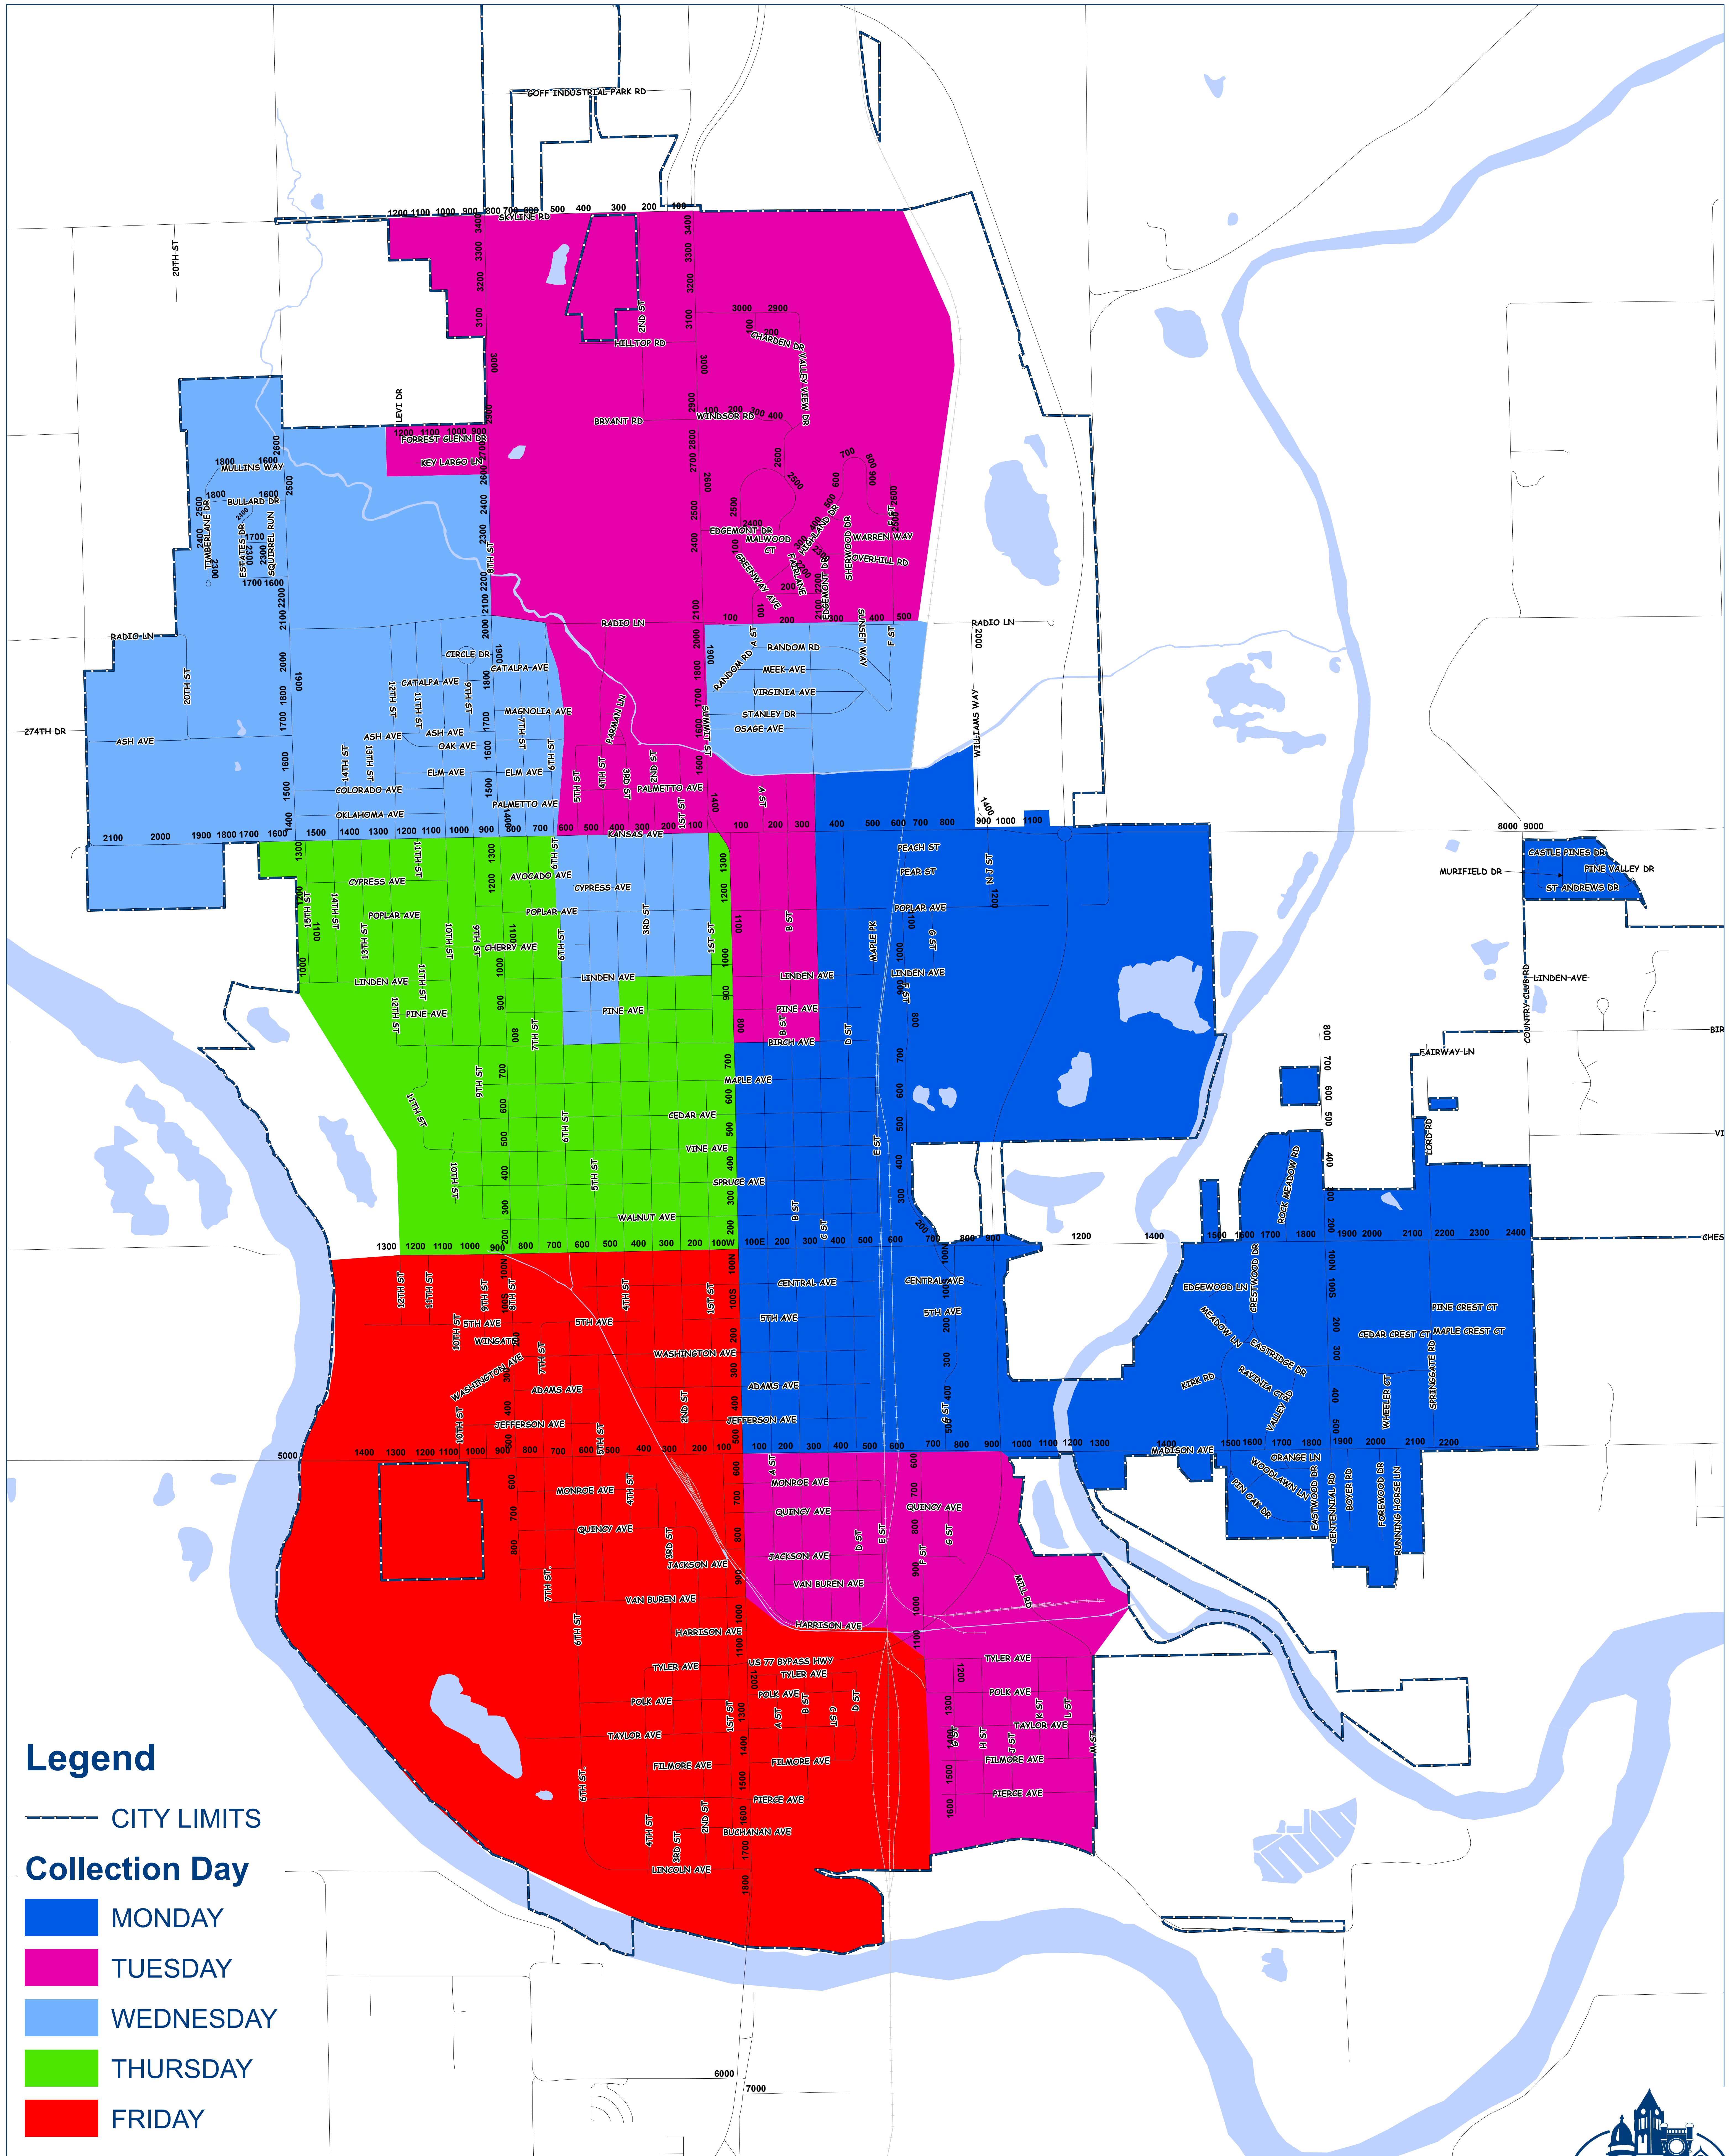

Sanitation Collection Areas

Legend

--- CITY LIMITS

Collection Day

- MONDAY
- TUESDAY
- WEDNESDAY
- THURSDAY
- FRIDAY